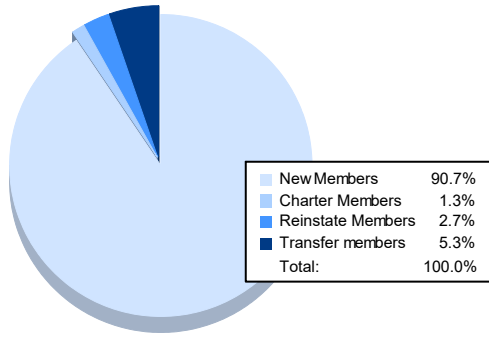

Year	New Clubs	Dropped Clubs	Gain/ Loss Clubs	New Members	Charter Members	Reinstate Members	Transfer Members	Total Member Added	Total Members Dropped	Gain/ Loss Members
2017-2018	0	3	-3	43	0	10	8	61	181	-120
2018-2019	0	2	-2	77	10	5	19	111	140	-29
2019-2020	0	0	0	43	1	2	6	52	100	-48
2020-2021	0	0	0	35	0	7	4	46	96	-50
2021-2022	0	0	0	68	1	2	4	75	99	-24
<b>Average</b>	<b>0</b>	<b>1</b>	<b>-1</b>	<b>53</b>	<b>2</b>	<b>5</b>	<b>8</b>	<b>69</b>	<b>123</b>	<b>-54</b>

### Membership Composition June 2022 Cumulative