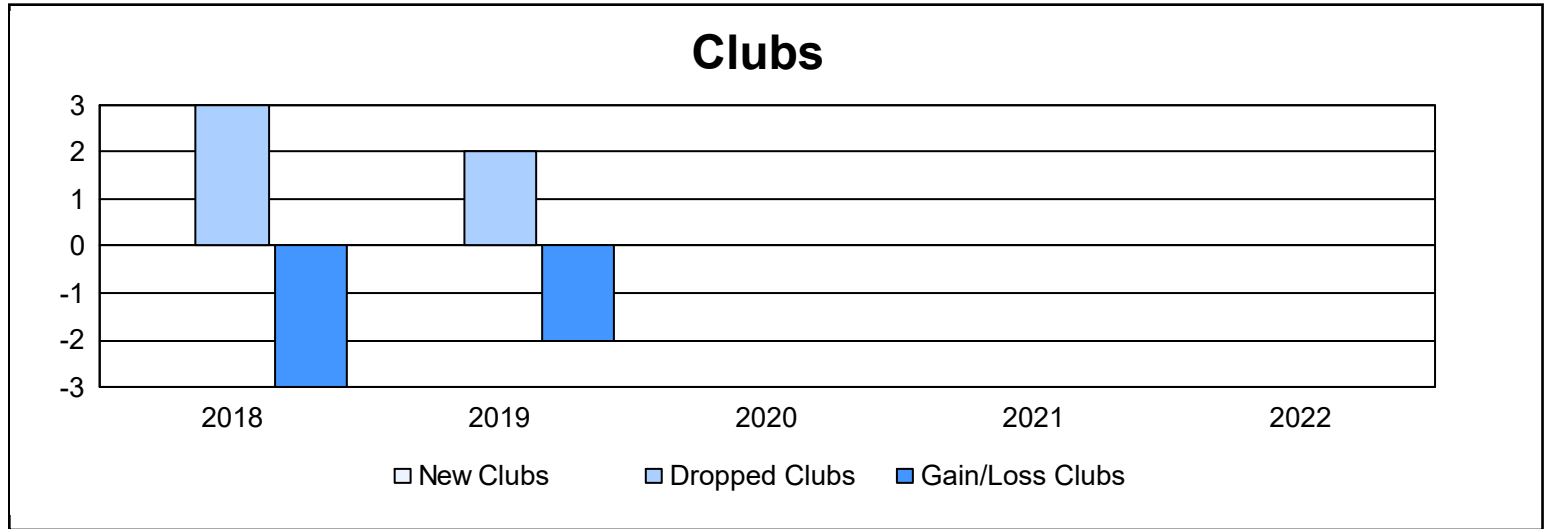

Year	New Clubs	Dropped Clubs	Gain/ Loss Clubs	New Members	Charter Members	Reinstate Members	Transfer Members	Total Member Added	Total Members Dropped	Gain/ Loss Members
2017-2018	0	3	-3	43	0	10	8	61	181	-120
2018-2019	0	2	-2	77	10	5	19	111	140	-29
2019-2020	0	0	0	43	1	2	6	52	100	-48
2020-2021	0	0	0	35	0	7	4	46	96	-50
2021-2022	0	0	0	68	1	2	4	75	99	-24
<b>Average</b>	<b>0</b>	<b>1</b>	<b>-1</b>	<b>53</b>	<b>2</b>	<b>5</b>	<b>8</b>	<b>69</b>	<b>123</b>	<b>-54</b>

### Membership Composition June 2022 Cumulative