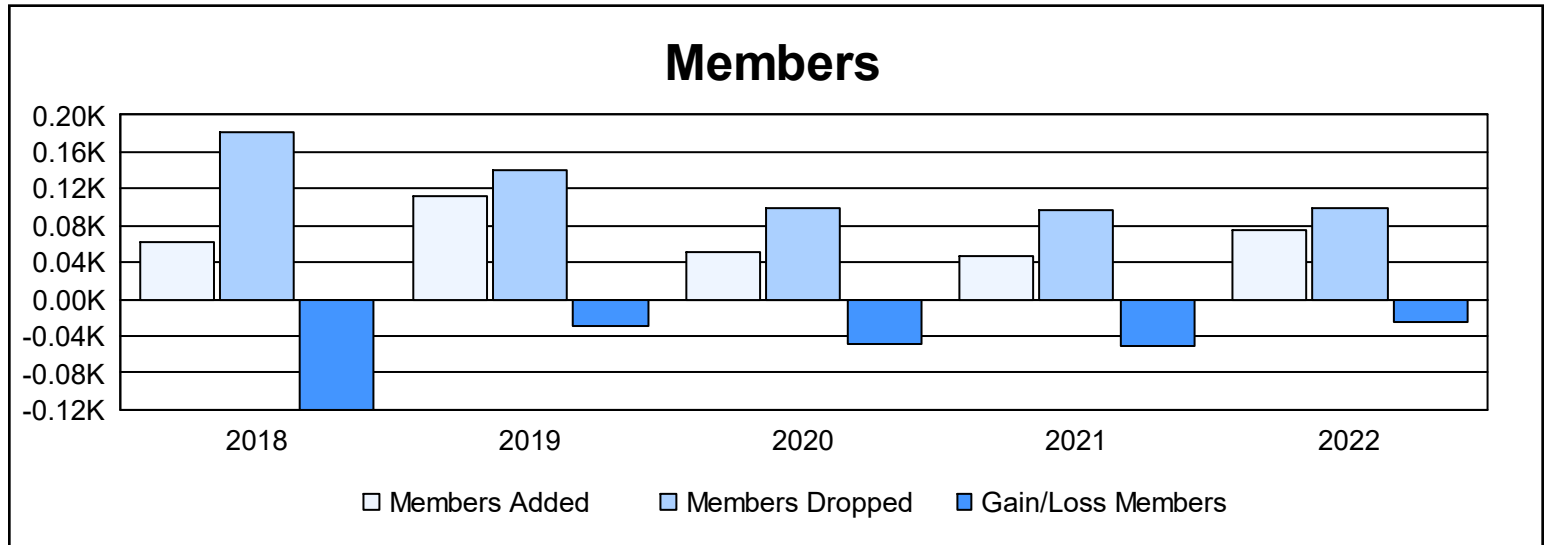

Year	New Clubs	Dropped Clubs	Gain/ Loss Clubs	New Members	Charter Members	Reinstate Members	Transfer Members	Total Member Added	Total Members Dropped	Gain/ Loss Members
2017-2018	0	3	-3	43	0	10	8	61	181	-120
2018-2019	0	2	-2	77	10	5	19	111	140	-29
2019-2020	0	0	0	43	1	2	6	52	100	-48
2020-2021	0	0	0	35	0	7	4	46	96	-50
2021-2022	0	0	0	68	1	2	4	75	99	-24
<b>Average</b>	<b>0</b>	<b>1</b>	<b>-1</b>	<b>53</b>	<b>2</b>	<b>5</b>	<b>8</b>	<b>69</b>	<b>123</b>	<b>-54</b>

### Membership Composition June 2022 Cumulative